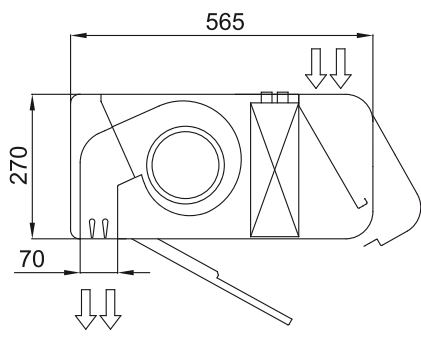

### Varmepumpe - VRV

Model	(m <sup>3</sup> /h)	(m)
SMART ECM 1000 VRV8-DA	5/8" - 3/8"	
SMART ECM 1500 VRV12-DA	5/8" - 3/8"	
SMART ECM 2000 VRV16-DA	5/8" - 3/8"	
SMART ECM 2000 VRV19-DA	3/4" - 3/8"	
SMART ECM 2500 VRV21-DA	3/4" - 3/8"	
SMART ECM 2500 VRV24-DA	3/4" - 3/8"	
SMART ECM 3000 VRV26-DA	3/4" - 3/8"	
SMART ECM 3000 VRV30-DA	7/8" - 3/8"	
SMART ECG 1000 VRV10-DA	5/8" - 3/8"	
SMART ECG 1500 VRV13-DA	5/8" - 3/8"	
SMART ECG 1500 VRV15-DA	5/8" - 3/8"	
SMART ECG 2000 VRV20-DA	3/4" - 3/8"	
SMART ECG 2000 VRV24-DA	3/4" - 3/8"	
SMART ECG 2500 VRV25-DA	3/4" - 3/8"	
SMART ECG 2500 VRV29-DA	7/8" - 3/8"	
SMART ECG 3000 VRV29-DA	7/8" - 3/8"	
SMART ECG 3000 VRV34-DA	7/8" - 3/8"	

Varmepumpe - DX 1:1

Model	(m <sup>3</sup> /h)	(m)
SMART ECG 2500 DX29-DA	7/8" - 1/2"	
SMART ECG 3000 DX34-DA	7/8" - 1/2"	

Varmepumpe - VRV

Model	(m <sup>3</sup> /h)	(m)
SMART ECM 1000 VRV8-DA	5/8" - 3/8"	
SMART ECM 1500 VRV12-DA	5/8" - 3/8"	
SMART ECM 2000 VRV16-DA	5/8" - 3/8"	
SMART ECM 2000 VRV19-DA	3/4" - 3/8"	
SMART ECM 2500 VRV21-DA	3/4" - 3/8"	
SMART ECM 2500 VRV24-DA	3/4" - 3/8"	
SMART ECM 3000 VRV26-DA	3/4" - 3/8"	
SMART ECM 3000 VRV30-DA	7/8" - 3/8"	
SMART ECG 1000 VRV10-DA	5/8" - 3/8"	
SMART ECG 1500 VRV13-DA	5/8" - 3/8"	
SMART ECG 1500 VRV15-DA	5/8" - 3/8"	
SMART ECG 2000 VRV20-DA	3/4" - 3/8"	
SMART ECG 2000 VRV24-DA	3/4" - 3/8"	
SMART ECG 2500 VRV25-DA	3/4" - 3/8"	
SMART ECG 2500 VRV29-DA	7/8" - 3/8"	
SMART ECG 3000 VRV29-DA	7/8" - 3/8"	
SMART ECG 3000 VRV34-DA	7/8" - 3/8"	

Dimensioner

	L	A	B
Smart 1000	1034	920	-
Smart 1500	1534	1420	710
Smart 2000	2034	1920	960
Smart 2500	2534	2420	1210
Smart 3000	3034	2920	1460