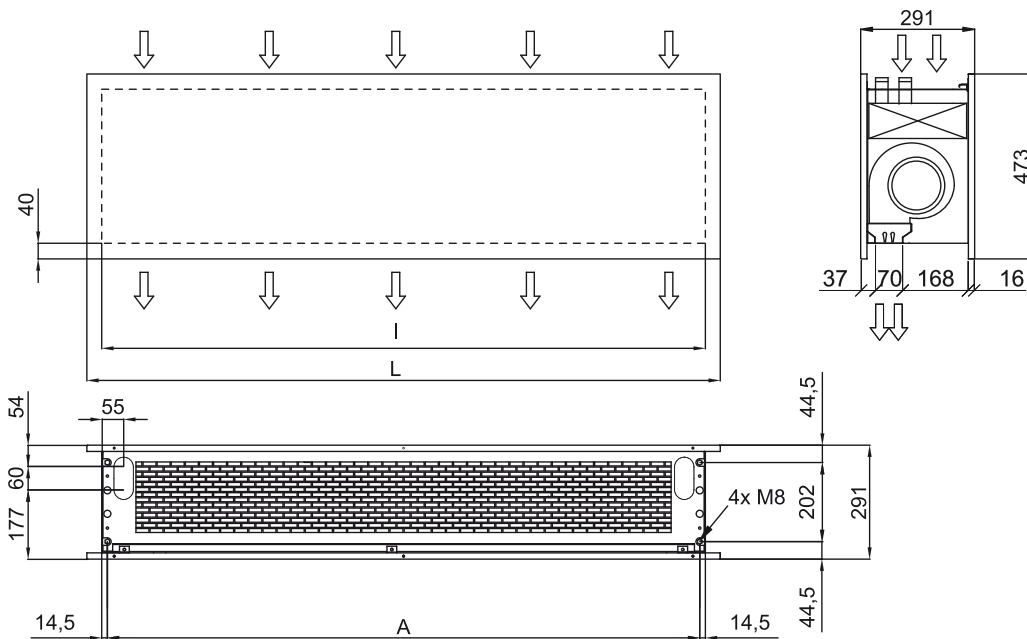

60Hz

Varmepumpe - DX 1:1

Model	(m ³ /h)	(m)
ZEN ECG 1000 DX10-DA	5/8" - 3/8"	
ZEN ECG 1500 DX13-DA	5/8" - 3/8"	
ZEN ECG 1500 DX15-DA	5/8" - 3/8"	
ZEN ECG 2000 DX22-DA	3/4" - 3/8"	
ZEN ECG 2500 DX25-DA	3/4" - 3/8"	
ZEN ECG 2500 DX29-DA	7/8" - 1/2"	

Varmepumpe - VRV

Model	(m ³ /h)	(m)
ZEN ECG 1000 VRV10-DA	5/8" - 3/8"	
ZEN ECG 1500 VRV13-DA	5/8" - 3/8"	
ZEN ECG 1500 VRV15-DA	5/8" - 3/8"	
ZEN ECG 2000 VRV20-DA	3/4" - 3/8"	
ZEN ECG 2000 VRV24-DA	3/4" - 3/8"	
ZEN ECG 2500 VRV25-DA	3/4" - 3/8"	
ZEN ECG 2500 VRV29-DA	7/8" - 3/8"	

Dimensioner

	L	I	A
Zen 1000	1220	1140	1115
Zen 1500	1620	1544	1515
Zen 2000	2120	2044	2015
Zen 2500	2620	2544	2515